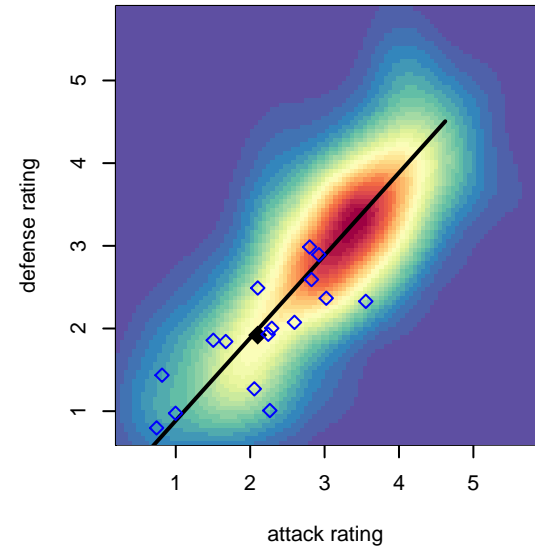

MRFC Blue G01
 Dots are actual minus expected GF (blue circles) and GA (red triangles).
 Blue line is smoothed change in attack strength. Red is smoothed change in defense strength.

**attack and defense variance (black dot)
relative to other teams
and top 10 in region**

**attack and defense rating
relative to others at age
and all opponents in last 13 months**

**attack and defense rating
relative to others at age
and all opponents in last 13 months**

Performance relative to 13 month average

Performance relative to 13 month average

Distribution of opponents
 Red = Lose zone, Blue = Win zone, Green = Even
 Black line separates win/lose zones

lot. A=Neither has attack advantage, B=Opponent has both attack and defense advantage, C=Opponent has both attack and defense disadvantage, D=Both have