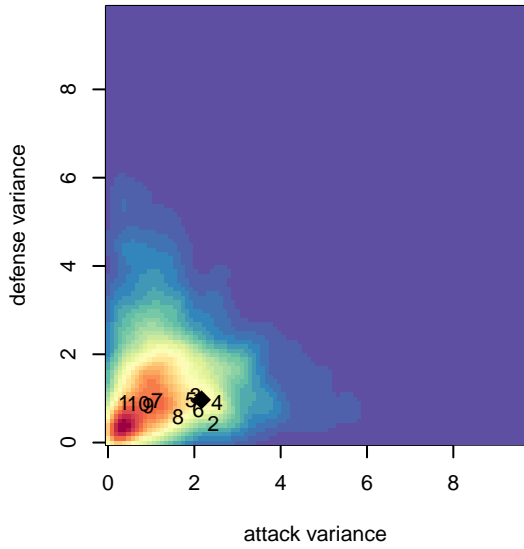

MRFC Blue G01

Mount Rainier FC
 Bonney Lake, WA
 G01 total strength=1380
 attack=8.17 defense=6.82
 spr league = Win PSPL Classic 1 (01) U16

alt names used:

Venues played:
 2016 Seattle United Cup GU16 Silver
 2016 Central WA Super Cup U16 Gold
 2016 PacNW Winter Classic Premier II U16
 2016 Win PSPL Classic 1 (01) U16
 2016 WA Cup Silver Division

MRFC Blue G01
 Dots are actual minus expected GF (blue circles) and GA (red triangles).
 Blue line is smoothed change in attack strength. Red is smoothed change in defense strength.

**attack and defense variance (black dot)
relative to other teams
and top 10 in region**

Performance relative to 13 month average

Distribution of opponents
 Red = Lose zone, Blue = Win zone, Green = Even
 Black line separates win/lose zones

lot. A=Neither has attack advantage, B=Opponent has both attack and defense advantage, C=Opponent has both attack and defense disadvantage, D=Both have