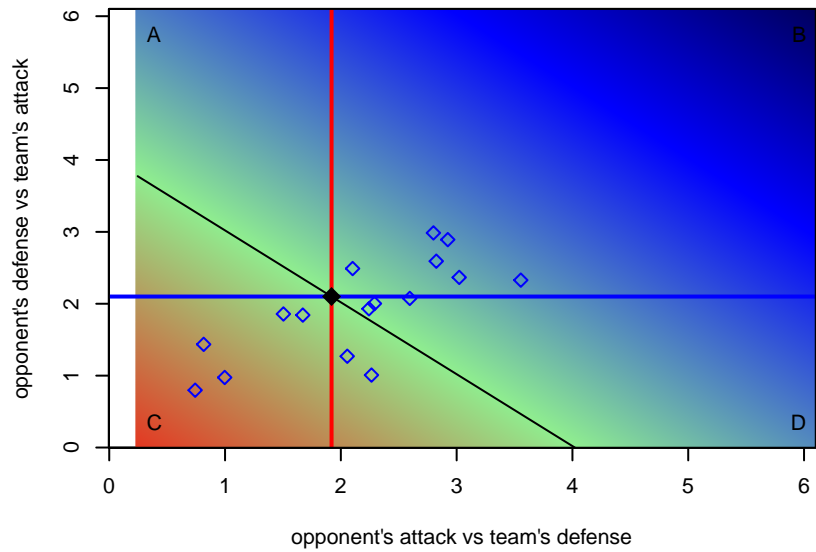

MRFC Blue G01
 Dots are actual minus expected GF (blue circles) and GA (red triangles).
 Blue line is smoothed change in attack strength. Red is smoothed change in defense strength.

**attack and defense variance (black dot)
relative to other teams
and top 10 in region**

**attack and defense rating
relative to others at age
and all opponents in last 13 months**

**attack and defense rating
relative to others at age
and all opponents in last 13 months**

Performance relative to 13 month average

Performance relative to 13 month average

Distribution of opponents
 Red = Lose zone, Blue = Win zone, Green = Even
 Black line separates win/lose zones

lot. A=Neither has attack advantage, B=Opponent has both attack and defense advantage, C=Opponent has both attack and defense disadvantage, D=Both have