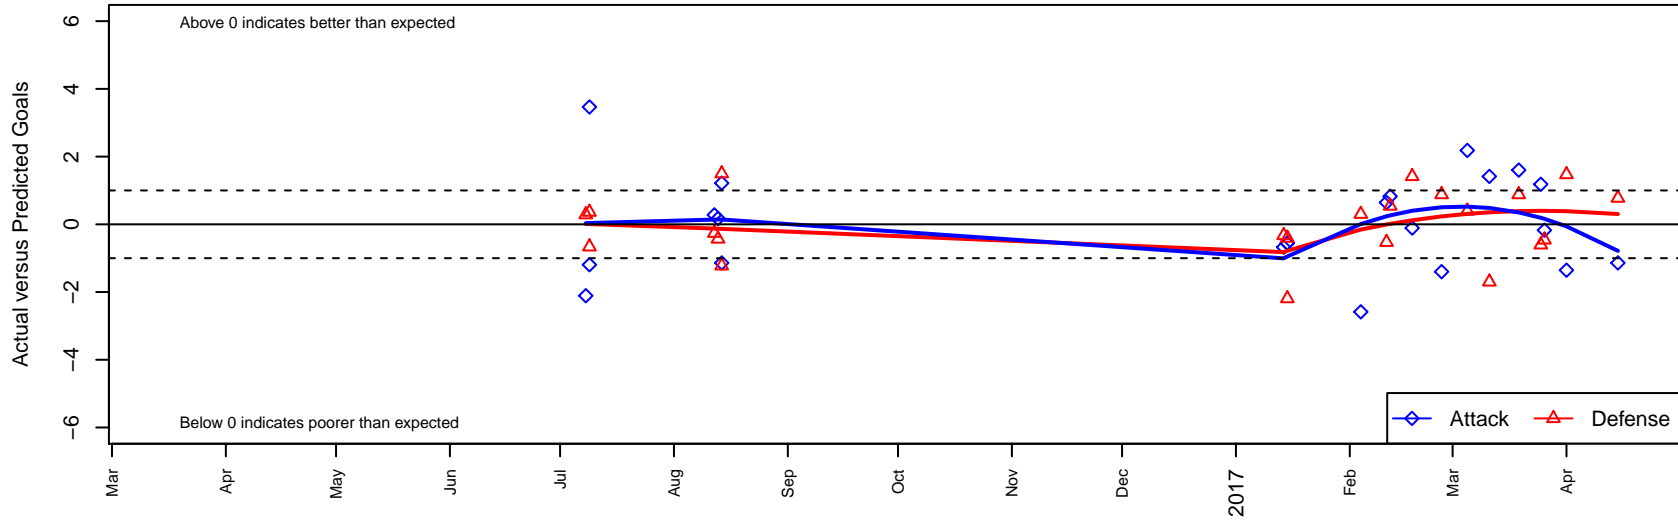

MRFC Blue G01

Mount Rainier FC
 Bonney Lake, WA
 G01 total strength=1380
 attack=8.17 defense=6.82
 spr league = Win PSPL Classic 1 (01) U16

alt names used:

Venues played:
 2016 Seattle United Cup GU16 Silver
 2016 Central WA Super Cup U16 Gold
 2016 PacNW Winter Classic Premier II U16
 2016 Win PSPL Classic 1 (01) U16
 2016 WA Cup Silver Division

MRFC Blue G01
 Dots are actual minus expected GF (blue circles) and GA (red triangles).
 Blue line is smoothed change in attack strength. Red is smoothed change in defense strength.

**attack and defense variance (black dot)
relative to other teams
and top 10 in region**

**attack and defense rating
relative to others at age
and all opponents in last 13 months**

**attack and defense rating
relative to others at age
and all opponents in last 13 months**

Performance relative to 13 month average

Performance relative to 13 month average

Distribution of opponents
 Red = Lose zone, Blue = Win zone, Green = Even
 Black line separates win/lose zones

lot. A=Neither has attack advantage, B=Opponent has both attack and defense advantage, C=Opponent has both attack and defense disadvantage, D=Both have