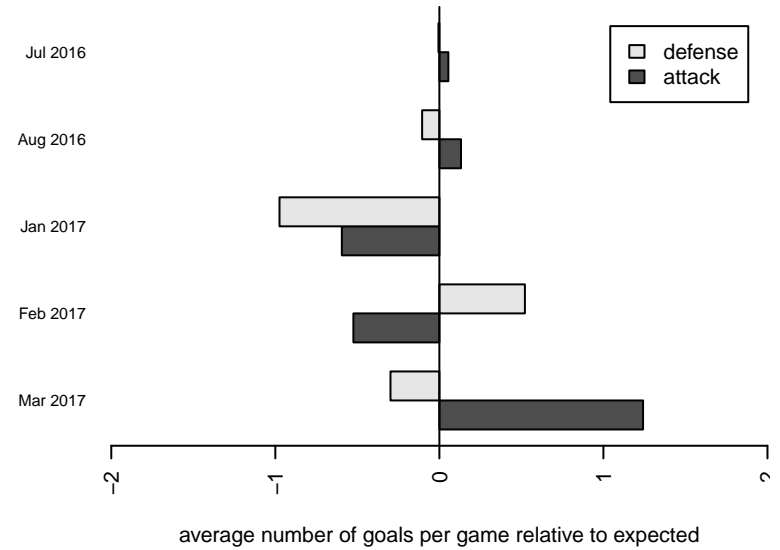

MRFC Blue G01
 Dots are actual minus expected GF (blue circles) and GA (red triangles).
 Blue line is smoothed change in attack strength. Red is smoothed change in defense strength.

**attack and defense variance (black dot)
relative to other teams
and top 10 in region**

**attack and defense rating
relative to others at age
and all opponents in last 13 months**

**attack and defense rating
relative to others at age
and all opponents in last 13 months**

Performance relative to 13 month average

Performance relative to 13 month average

Distribution of opponents
 Red = Lose zone, Blue = Win zone, Green = Even
 Black line separates win/lose zones

lot. A=Neither has attack advantage, B=Opponent has both attack and defense advantage, C=Opponent has both attack and defense disadvantage, D=Both have