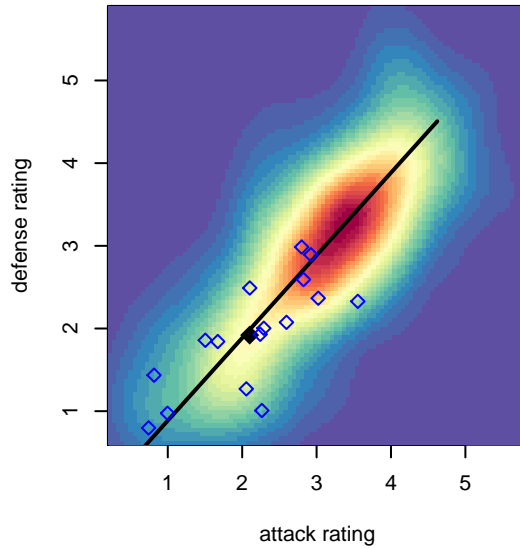

MRFC Blue G01

Mount Rainier FC
 Bonney Lake, WA
 G01 total strength=1380
 attack=8.17 defense=6.82
 spr league = Win PSPL Classic 1 (01) U16

alt names used:

Venues played:
 2016 Seattle United Cup GU16 Silver
 2016 Central WA Super Cup U16 Gold
 2016 PacNW Winter Classic Premier II U16
 2016 Win PSPL Classic 1 (01) U16
 2016 WA Cup Silver Division

MRFC Blue G01
 Dots are actual minus expected GF (blue circles) and GA (red triangles).
 Blue line is smoothed change in attack strength. Red is smoothed change in defense strength.

**attack and defense variance (black dot)
relative to other teams
and top 10 in region**

**attack and defense rating
relative to others at age
and all opponents in last 13 months**

**attack and defense rating
relative to others at age
and all opponents in last 13 months**

Performance relative to 13 month average

Performance relative to 13 month average

Distribution of opponents
 Red = Lose zone, Blue = Win zone, Green = Even
 Black line separates win/lose zones

lot. A=Neither has attack advantage, B=Opponent has both attack and defense advantage, C=Opponent has both attack and defense disadvantage, D=Both have