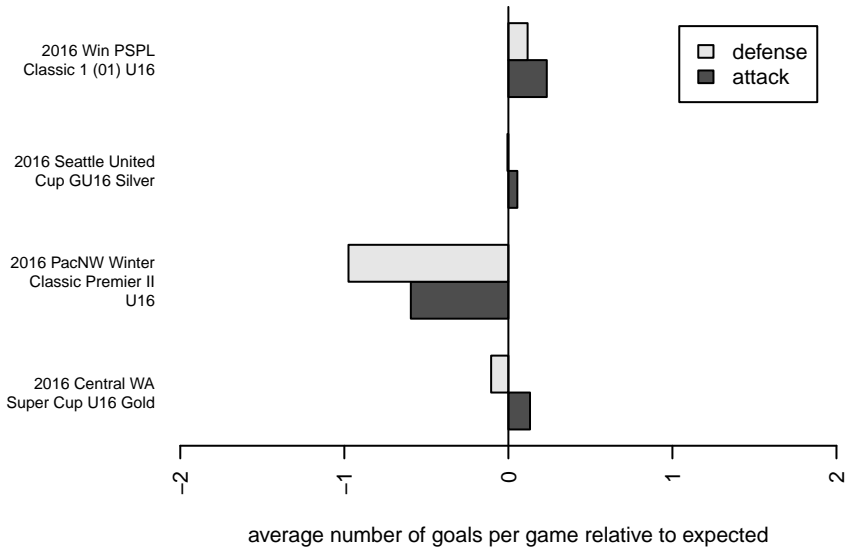

MRFC Blue G01
 Dots are actual minus expected GF (blue circles) and GA (red triangles).
 Blue line is smoothed change in attack strength. Red is smoothed change in defense strength.

**attack and defense variance (black dot)
relative to other teams
and top 10 in region**

**attack and defense rating
relative to others at age
and all opponents in last 13 months**

**attack and defense rating
relative to others at age
and all opponents in last 13 months**

Performance relative to 13 month average

Performance relative to 13 month average

Distribution of opponents
 Red = Lose zone, Blue = Win zone, Green = Even
 Black line separates win/lose zones

lot. A=Neither has attack advantage, B=Opponent has both attack and defense advantage, C=Opponent has both attack and defense disadvantage, D=Both have